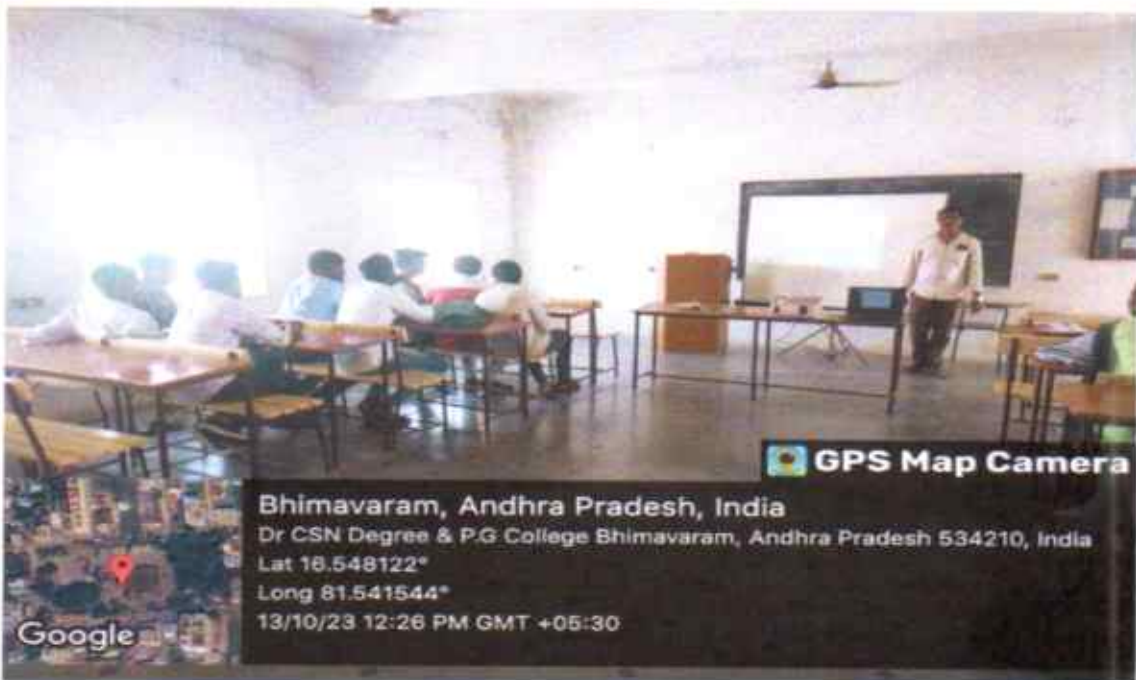

Room No-15 III BCom

PRINCIPAL
Dr. C.S.N. DEGREE & P.G. COLLEGE
BHIMAVARAM