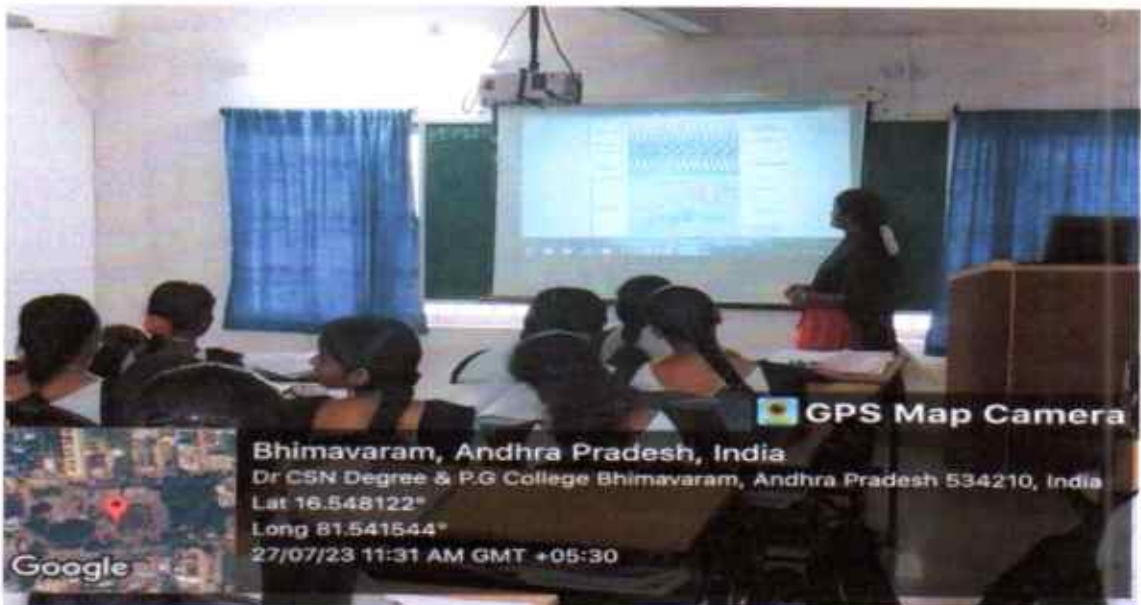

PRINCIPAL
Dr. C.S.N. DEGREE & P.G. COLLEGE
BHIMAVARAM.